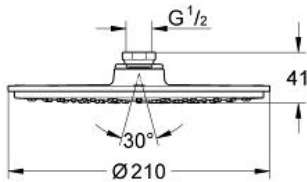

RAINSHOWER COSMOPOLITAN  
210  
Head shower 1 spray  
MODEL # 2836800E

Pure Freude  
an Wasser

GROHE

**Product Description:**  
**RAINSHOWER COSMOPOLITAN 210**  
**Head shower 1 spray**

**Standard Specification:**

Rain  
starting at 0.5 bar flow pressure  
Ø 210 mm  
metal  
with ball joint  
rotation angle  $\pm 15^\circ$   
connection thread 1/2"

**GROHE EcoJoy** 5.7 l/min. flow limiter

**GROHE StarLight** chrome finish

**SpeedClean** anti-limescale system

**Color:**

□ 2836800E Chrome