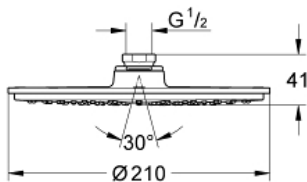

RAINSHOWER COSMOPOLITAN
210
Head shower 1 spray
MODEL # 28373000

Pure Freude
an Wasser

GROHE

Product Description:
RAINSHOWER COSMOPOLITAN 210
Head shower 1 spray

Standard Specification:

Rain
starting at 0.5 bar flow pressure
Ø 210 mm
metal
120 spray nozzles
with ball joint
rotation angle $\pm 15^\circ$
connection thread 1/2"

GROHE EcoJoy 9.5 l/min flow limiter

GROHE DreamSpray perfect flow

GROHE StarLight chrome finish

SpeedClean anti-limescale system

Color:

□ 28373000 Chrome