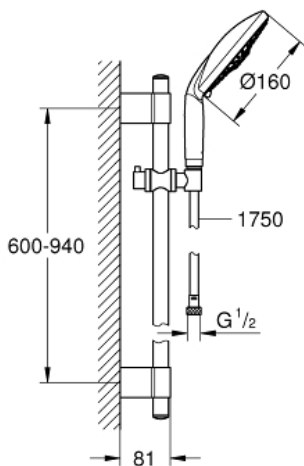

RAINSHOWER CLASSIC 160

Shower rail set 4 sprays

MODEL # 28770001

Pure Freude
an Wasser

GROHE

Product Description:
RAINSHOWER CLASSIC 160
 Shower rail set 4 sprays

Standard Specification:
 Hand shower Classic (28 765 000)
 shower rail 900 mm (28 819 001)
 with wall holders made of metal
 Silverflex shower hose 1750 mm (28 388 000)
GROHE StarLight chrome finish
GROHE QuickFix Plus adjustable distance
 between brackets, to adapt to existing holes
Inner WaterGuide for a longer life
Twistfree preventing the hose from twisting

Color:
 28770001 Chrome