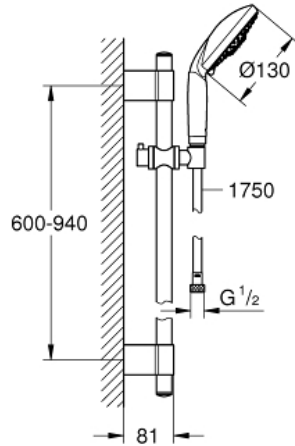

RAINSHOWER CLASSIC 130
Shower rail set 3 sprays

MODEL # 28769001

Pure Freude
an Wasser

GROHE

Product Description:
RAINSHOWER CLASSIC 130
Shower rail set 3 sprays

Standard Specification:
hand shower Classic (28 764 000)
shower rail 900 mm (28 819 001)
with wall holders made of metal
Silverflex shower hose 1750 mm (28 388 000)
GROHE StarLight chrome finish
GROHE QuickFix Plus adjustable distance
between brackets, to adapt to existing holes
Inner WaterGuide for a longer life
Twistfree preventing the hose from twisting

Color:
 28769001 Chrome