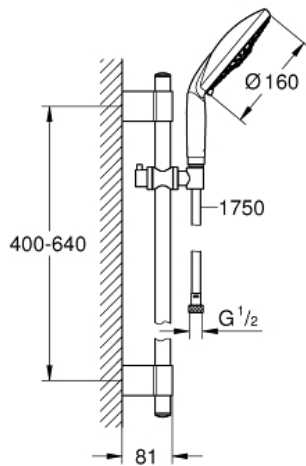

RAINSHOWER CLASSIC 160
Shower rail set 4 sprays

MODEL # 28768001

Pure Freude
an Wasser

GROHE

Product Description:
RAINSHOWER CLASSIC 160
Shower rail set 4 sprays

Standard Specification:
Hand shower Classic (28 765 000)
shower rail, 600 mm (28 797 001)
with wall holders made of metal
Silverflex shower hose 1750 mm (28 388 000)
GROHE StarLight chrome finish
GROHE QuickFix Plus adjustable distance
between brackets, to adapt to existing holes
Twistfree preventing the hose from twisting

Color:
 28768001 Chrome