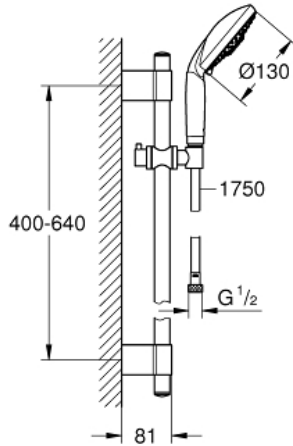

RAINSHOWER CLASSIC 130  
Shower rail set 3 sprays

MODEL # 28767001

Pure Freude  
an Wasser

GROHE

**Product Description:**  
**RAINSHOWER CLASSIC 130**  
Shower rail set 3 sprays

**Standard Specification:**  
hand shower Classic (28 764 000)  
shower rail, 600 mm (28 797 001)  
with wall holders made of metal  
Silverflex shower hose 1750 mm (28 388 000)  
**GROHE StarLight** chrome finish  
**Twistfree** preventing the hose from twisting  
**GROHE QuickFix Plus** adjustable distance  
between brackets, to adapt to existing holes

**Color:**  
 28767001 Chrome