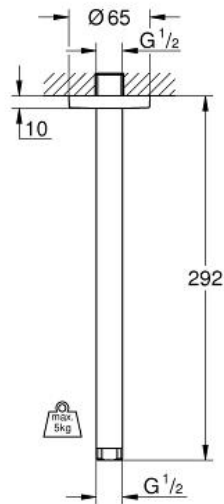

RAINSHOWER  
Shower ceiling arm 292 mm  
MODEL # 28497LS0

Pure Freude  
an Wasser

GROHE

**Product Description:**  
RAINSHOWER  
Shower ceiling arm 292 mm

**Standard Specification:**  
metal  
connection thread 1/2"  
can be used for all Rainshower head  
showers  
**GROHE StarLight** chrome finish

**Color:**  
□ 28497LS0 moon white