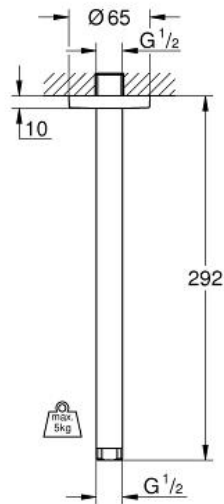

RAINSHOWER
Shower ceiling arm 292 mm
MODEL # 28497000

Pure Freude
an Wasser

GROHE

Product Description:
RAINSHOWER
Shower ceiling arm 292 mm

Standard Specification:
connection thread 1/2"
can be used for all Rainshower head
showers