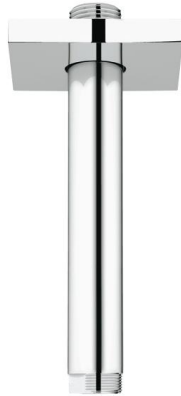

RAINSHOWER
Shower arm ceiling 142 mm
MODEL # 27485000

Pure Freude
an Wasser

GROHE

Product Description:
RAINSHOWER
Shower arm ceiling 142 mm

Standard Specification:
metal
connection thread 1/2"
with square escutcheon
can be used for all Rainshower head
showers
GROHE StarLight chrome finish

Color:
□ 27485000 Chrome