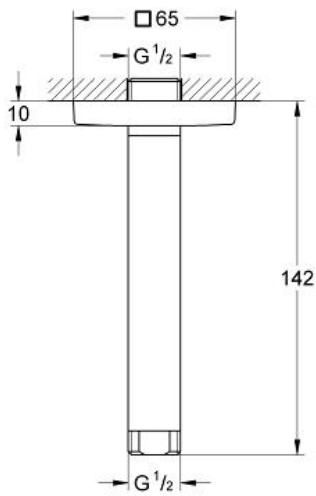

RAINSHOWER
Shower arm ceiling 142 mm
MODEL # 27485000

Pure Freude
an Wasser

GROHE

Product Description:
RAINSHOWER
Shower arm ceiling 142 mm

Standard Specification:
metal
connection thread 1/2"
with square escutcheon
can be used for all Rainshower head
showers
GROHE StarLight chrome finish

Color:
□ 27485000 Chrome