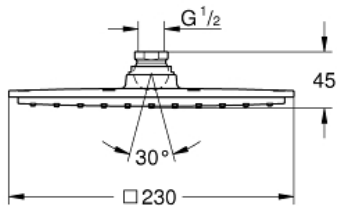

RAINSHOWER ALLURE 230

Head shower 1 spray

MODEL # 27480000

Pure Freude
an Wasser

GROHE

Product Description:
RAINSHOWER ALLURE 230
Head shower 1 spray

Standard Specification:

Rain
230 x 230 mm
metal
ball joint with turning angle $\pm 15^\circ$
connection thread 1/2"
GROHE EcoJoy 9.5 l/min flow limiter
GROHE DreamSpray perfect spray pattern
GROHE StarLight chrome finish
SpeedClean anti-limescale system
suitable for instantaneous heater
min. recommended pressure 1 bar