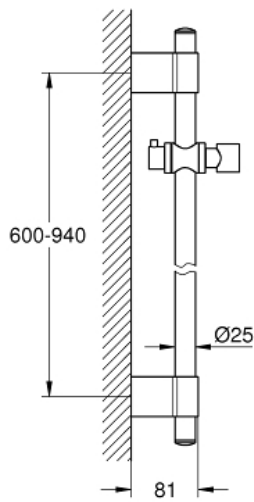

RAINSHOWER
 Shower rail, 900 mm
 MODEL # 28819001

Pure Freude
 an Wasser

Product Description:
RAINSHOWER
 Shower rail, 900 mm

Standard Specification:
 with wall holders made of metal
 glide element and swivel holder
 GROHE QuickFix (variable distance between
 wall shower holders to adapt to existing holes)
GROHE StarLight chrome finish

Color:
 28819001 Chrome