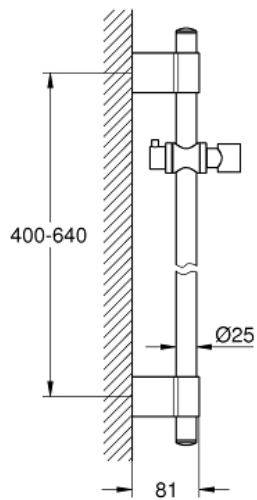

RAINSHOWER  
Shower rail, 600 mm  
MODEL # 28797001

Pure Freude  
an Wasser

GROHE

**Product Description:**

**RAINSHOWER**  
Shower rail, 600 mm

**Standard Specification:**

with wall holders made of metal  
glide element and swivel holder  
GROHE QuickFix (variable distance between  
wall shower holders to adapt to existing holes)  
**GROHE StarLight** chrome finish

**Color:**

□ 28797001 Chrome