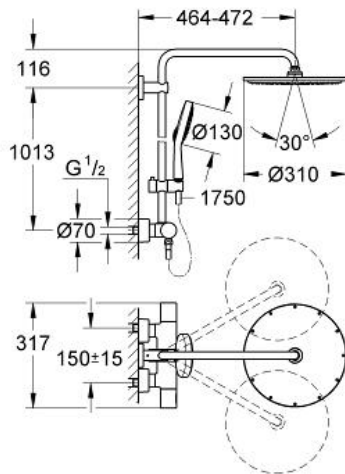

RAINSHOWER SYSTEM 310 with thermostat for wall mounting

MODEL # 27968000

Pure Freude
an Wasser

Product Description: RAINSHOWER SYSTEM 310 with thermostat for wall mounting

Standard Specification:

horizontal swivable 450 mm projection shower arm

exposed thermostatic shower

with Aquadimmer function

allows change between:

Rainshower Cosmopolitan 310 head shower (27 477 000)

with ball joint

rotation angle $\pm 15^\circ$

hand shower Power&Soul Cosmopolitan 130 (27 664 000)

adjustable height via gliding element

(12 140 000)

Silverflex shower hose 1750 mm (28 388 000)

GROHE TurboStat compact cartridge

with wax thermoelement

GROHE SafeStop safety button at 38°C

(calibration required)