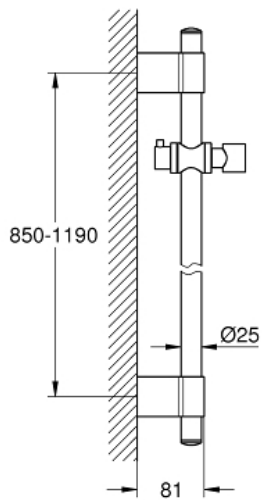

RAINSHOWER
Shower rail, 1150 mm
MODEL # 27136001

Pure Freude
an Wasser

GROHE

Product Description:
RAINSHOWER
Shower rail, 1150 mm

Standard Specification:
with wall holders made of metal
glide element and swivel holder
adjustable distance between wall
brackets to adapt to existing drill holes
GROHE StarLight chrome finish

Color:
□ 27136001 Chrome