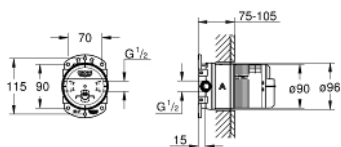

RAINSHOWER  
Universal rough-in box, 1/2"  
MODEL # 26484000

Pure Freude  
an Wasser

GROHE

**Product Description:**  
**RAINSHOWER**  
Universal rough-in box, 1/2"

**Standard Specification:**  
for head shower set  
26 475 / 26 477 / 26 479 / 26 481  
2 inlets, 1/2"  
installation depth 75-105 mm  
connection unit in DR brass  
stable build-in box and protective cover  
leakproof housing  
gasket  
integrated flushing plug  
**GROHE EcoJoy** 9.5 l/min flow limiter per each water way  
without set for final installation