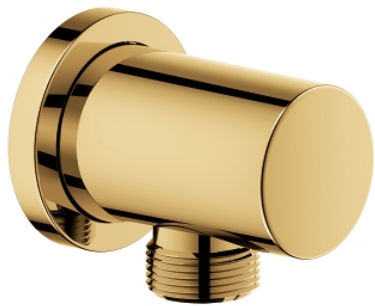

RAINSHOWER  
Shower outlet elbow, 1/2"  
MODEL # 27057GL0

Pure Freude  
an Wasser

GROHE

**Product Description:**  
RAINSHOWER  
Shower outlet elbow, 1/2"

**Standard Specification:**  
male thread  
with round escutcheon  
protected against backflow  
**GROHE StarLight** finish

**Color:**  
□ 27057GL0 cool sunrise