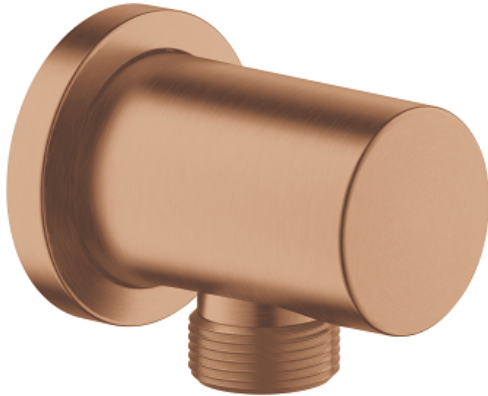

RAINSHOWER
Shower outlet elbow, 1/2"
MODEL # 27057DL0

Pure Freude
an Wasser

GROHE

Product Description:
RAINSHOWER
Shower outlet elbow, 1/2"

Standard Specification:
male thread
with round escutcheon
protected against backflow
GROHE StarLight finish

Color:
□ 27057DL0 brushed warm sunset