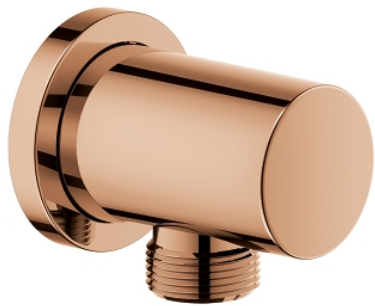

RAINSHOWER
Shower outlet elbow, 1/2"
MODEL # 27057DA0

Pure Freude
an Wasser

GROHE

Product Description:
RAINSHOWER
Shower outlet elbow, 1/2"

Standard Specification:
male thread
with round escutcheon
protected against backflow
GROHE StarLight finish

Color:
□ 27057DA0 warm sunset