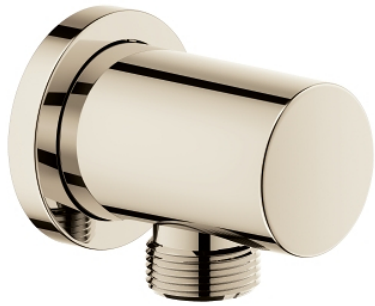

RAINSHOWER
Shower outlet elbow, 1/2"
MODEL # 27057BE0

Pure Freude
an Wasser

GROHE

Product Description:
RAINSHOWER
Shower outlet elbow, 1/2"

Standard Specification:
male thread
with round escutcheon
protected against backflow
GROHE StarLight finish

Color:
□ 27057BE0 polished nickel