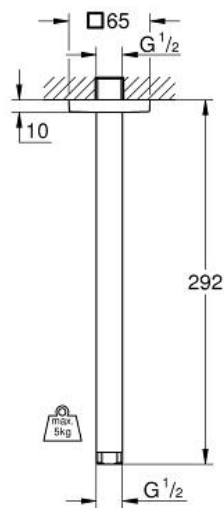

RAINSHOWER
Shower ceiling arm 292 mm
MODEL # 27484000

Pure Freude
an Wasser

Product Description:
RAINSHOWER
Shower ceiling arm 292 mm

Standard Specification:
metal
connection thread 1/2"
with square escutcheon
can be used for all Rainshower head
showers
GROHE StarLight chrome finish