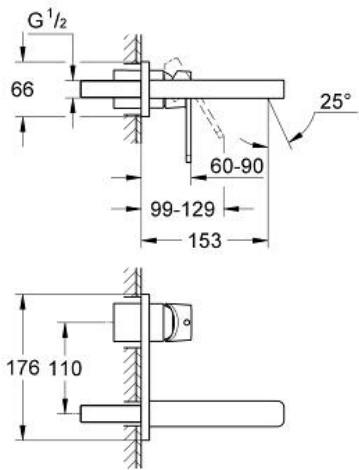

QUADRA  
2-hole basin mixer S-Size  
MODEL # 19479000

Pure Freude  
an Wasser

**Product Description:**

**QUADRA**  
2-hole basin mixer  
S-Size

**Standard Specification:**

wall or deck mounted  
set for final installation for  
23 571 000

**without concealed body**

with metal plate

**GROHE StarLight** chrome finish

mousseur

centre distance 110 mm

projection 153 mm

**Color:**

□ 19479000 Chrome