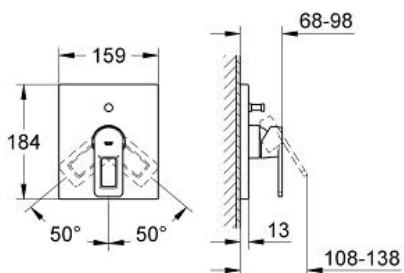

QUADRA
Single-lever bath/shower mixer
trim

MODEL # 19456000

Pure Freude
an Wasser

GROHE

Product Description:

QUADRA

Single-lever bath/shower mixer trim

Standard Specification:

set for final installation for
35 501 000

without concealed body

GROHE StarLight chrome finish
automatic diverter: bath/shower
escutcheon- and shaft-sealings
metal escutcheon
covered coupling

Color:

□ 19456000 Chrome