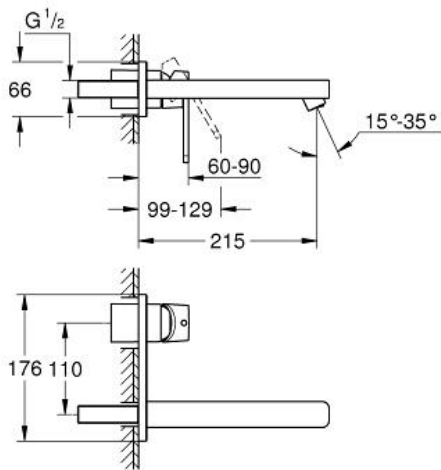

QUADRA  
2-hole basin mixer M-Size  
MODEL # 23442000

Pure Freude  
an Wasser

**Product Description:**

**QUADRA**  
2-hole basin mixer  
M-Size

**Standard Specification:**

wall or deck mounted  
**without concealed body**  
set for final installation for  
23 571 000

with metal plate

**GROHE StarLight** chrome finish

**GROHE AquaGuide** adjustable mousseur 5.7 l/min  
centre distance 110 mm

**Color:**

□ 23442000 Chrome