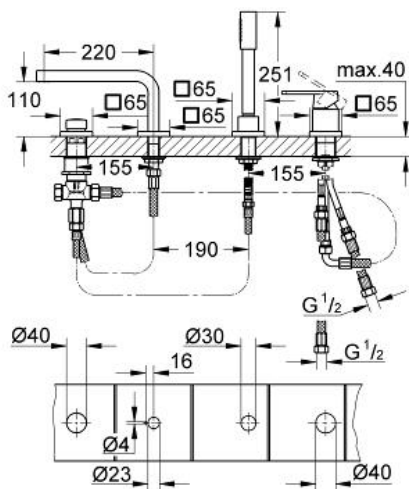

QUADRA
4-hole single-lever bath
combination

MODEL # 19579000

Pure Freude
an Wasser

GROHE

Product Description:

QUADRA

4-hole single-lever bath combination

Standard Specification:

GROHE SilkMove 46 mm ceramic cartridge

GROHE StarLight chrome finish

pre-assembled spout fixing

OHM operating element

diverter bath/shower

hand shower Sena (28 341 000)

metal shower hose 2000 mm

flexible connection hoses

connection for shower hose

protected against backflow

without baseframe

Color:

□ 19579000 Chrome