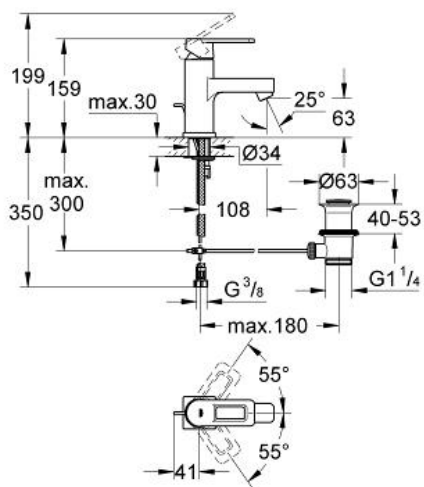

QUADRA
Basin mixer 1/2" S-Size
MODEL # 32631000

Pure Freude
an Wasser

GROHE

Product Description:

QUADRA
Basin mixer 1/2"
S-Size

Standard Specification:

monobloc installation
GROHE SilkMove 35 mm ceramic cartridge
GROHE StarLight chrome finish
rapid installation system
mousseur
pop-up waste set 1 1/4"
flexible connection hoses

Color:

□ 32631000 Chrome