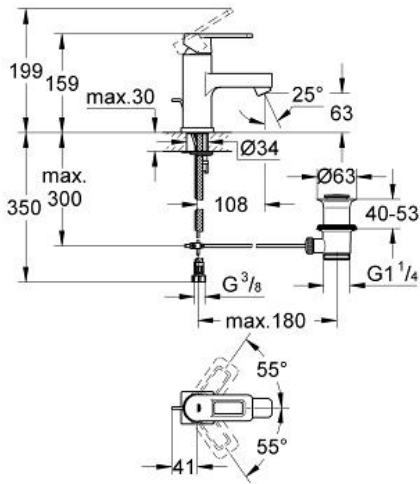

QUADRA
 Basin mixer 1/2" S-Size
 MODEL # 3263100E

Pure Freude
 an Wasser

Product Description:

QUADRA
 Basin mixer 1/2"
 S-Size

Standard Specification:

monobloc installation
GROHE SilkMove 35 mm ceramic cartridge
 adjustable flow rate limiter
GROHE StarLight chrome finish
GROHE EcoJoy SpeedClean mousseur 5.7 l/min
 rapid installation system
 pop-up waste set 1 1/4"
 flexible connection hoses

Color:

□ 3263100E Chrome