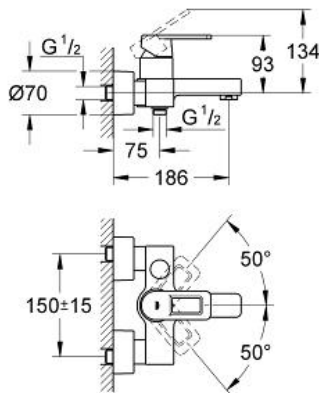

QUADRA
Single-lever bath/shower mixer
1/2"

MODEL # 32638000

Pure Freude
an Wasser

GROHE

Product Description:

QUADRA
Single-lever bath/shower mixer 1/2"

Standard Specification:

wall or deck mounted
GROHE SilkMove 46 mm ceramic cartridge
GROHE StarLight chrome finish
adjustable flow rate limiter
automatic diverter: bath/shower
mousseur
shower bottom outlet 1/2" with
integrated non return-valve
covered S-unions
protected against backflow