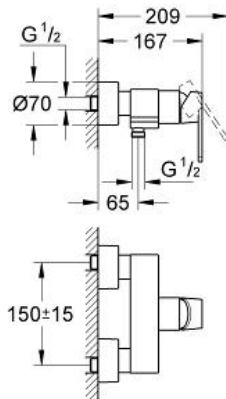

QUADRA  
Single-lever shower mixer 1/2"  
MODEL # 32637000

Pure Freude  
an Wasser

**Product Description:**  
**QUADRA**  
Single-lever shower mixer 1/2"

**Standard Specification:**  
wall or deck mounted  
**GROHE SilkMove** 46 mm ceramic cartridge  
**GROHE StarLight** chrome finish  
shower bottom outlet 1/2" with  
integrated non return-valve  
covered S-unions  
protected against backflow