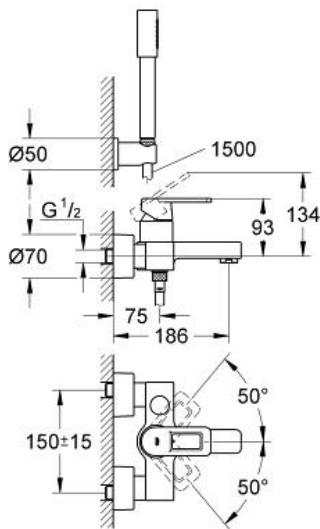

QUADRA
Single-lever bath/shower mixer
1/2"

MODEL # 32639000

Pure Freude
an Wasser

GROHE

Product Description:

QUADRA

Single-lever bath/shower mixer 1/2"

Standard Specification:

wall or deck mounted

GROHE SilkMove 46 mm ceramic cartridge

GROHE StarLight chrome finish

automatic diverter: bath/shower

mousseur

shower bottom outlet 1/2" with

integrated non return-valve

covered S-unions, protected against backflow

with shower set

hand shower (28 034 000), wall shower holder

shower hose 1500 mm (28 151 000)

Color:

□ 32639000 Chrome