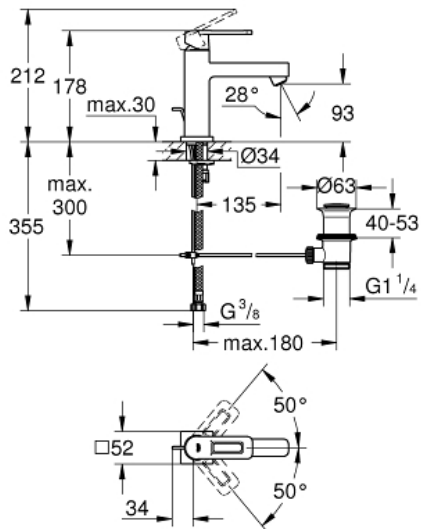

QUADRA  
Basin mixer 1/2" M-Size  
MODEL # 23441000

Pure Freude  
an Wasser

GROHE

**Product Description:**

**QUADRA**  
Basin mixer 1/2"  
M-Size

**Standard Specification:**

monobloc installation  
metal lever  
28 mm ceramic cartridge  
with **GROHE SilkMove**  
with temperature limiter  
**GROHE StarLight** chrome finish  
**GROHE EcoJoy** SpeedClean mousseur 5.7 l/min  
**GROHE QuickFix Plus** installation system  
pop-up waste set 1 1/4"  
flexible connection hoses

**Color:**

□ 23441000 Chrome