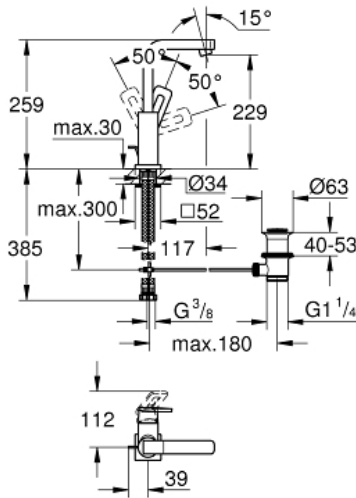

QUADRA
 Single-lever basin mixer 1/2" L-Size
 MODEL # 23297000

Pure Freude
 an Wasser

Product Description:
 QUADRA
 Single-lever basin mixer 1/2"
 L-Size

Standard Specification:
 monobloc installation
 28 mm ceramic cartridge
 with **GROHE SilkMove**
GROHE StarLight chrome finish
 cast spout with mousseur
 pop-up waste set 1 1/4"
 flexible connection hoses
 covered lever fixing

Color:
 □ 23297000 Chrome