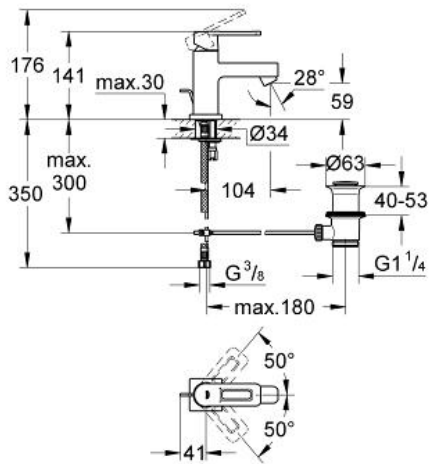

QUADRA
Basin mixer 1/2" XS-Size
MODEL # 32632000

Pure Freude
an Wasser

GROHE

Product Description:

QUADRA
Basin mixer 1/2"
XS-Size

Standard Specification:

monobloc installation
28 mm ceramic cartridge
with **GROHE SilkMove**
GROHE StarLight chrome finish
rapid installation system
mousseur
pop-up waste set 1 1/4"
flexible connection hoses

Color:

□ 32632000 Chrome