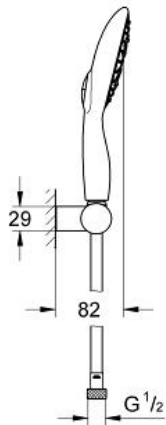

POWER&SOUL 130
Wall holder set 4+ sprays
MODEL # 27742000

Pure Freude
an Wasser

GROHE

Product Description:
POWER&SOUL 130
Wall holder set 4+ sprays

Standard Specification:
hand shower Power&Soul 130 (27 573 000)
wall shower holder, adjustable
(27 055 000)
Silverflex shower hose 1750 mm (28 388 000)
GROHE EcoJoy 9.5 l/min flow limiter
GROHE DreamSpray perfect spray pattern
GROHE StarLight chrome finish
SpeedClean anti-limescale system
Inner WaterGuide for a longer life
Twistfree preventing the hose from twisting

Color:
□ 27742000 Chrome