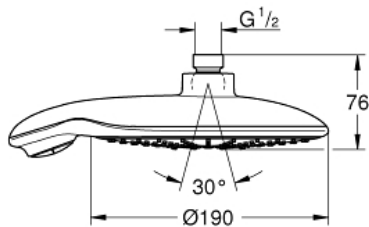

POWER&SOUL 190
Wall holder set 4+ sprays
MODEL # 27767000

Pure Freude
an Wasser

GROHE
WAVE

Product Description:

POWER&SOUL 190

Wall holder set 4+ sprays

Standard Specification:

GROHE Rain O², Rain, Bokoma Spray, Jet
Ø 190 mm

ball joint with turning angle ± 15°

connection thread 1/2"

GROHE EcoJoy 9.5 l/min flow limiter

GROHE DreamSpray perfect spray pattern

GROHE One-click showering

push button spray selection

GROHE StarLight chrome finish