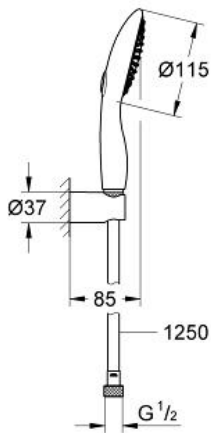

POWER&SOUL 115  
Wall holder set 2 sprays

MODEL # 27839000

Pure Freude  
an Wasser

GROHE

**Product Description:**  
**POWER&SOUL 115**  
Wall holder set 2 sprays

**Standard Specification:**  
Consisting of:  
hand shower Power&Soul 115 (27 671 000)  
wall shower holder (27 056 000)  
Silverflex shower hose 1250 mm (28 362)  
**GROHE DreamSpray** perfect spray pattern  
**GROHE StarLight** chrome finish  
**SpeedClean** anti-limescale system  
**Inner WaterGuide** for a longer life  
**Twistfree** preventing the hose from twisting

**Color:**  
□ 27839000 Chrome