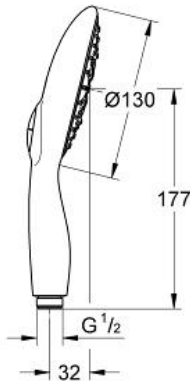

POWER&SOUL 130
 Hand shower 4+ sprays, spray
 plate night time grey
 MODEL # 27673000

Pure Freude
 an Wasser

Product Description:

POWER&SOUL 130

Hand shower 4+ sprays, spray plate night time grey

Standard Specification:

Inner WaterGuide for a longer life

Universal Mounting System. Fits all

standard shower hoses

Color:

□ 27673000 Chrome