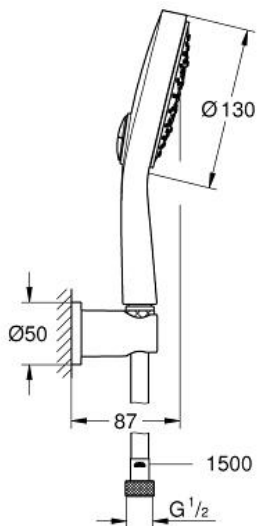

POWER&SOUL COSMOPOLITAN
Wall holder set 4+ sprays

MODEL # 26174LSO

Pure Freude
an Wasser

GROHE

Product Description:
POWER&SOUL COSMOPOLITAN
Wall holder set 4+ sprays

Standard Specification:
Consisting of:
hand shower Power&Soul Cosmopolitan 130 (27 664 000)
wall shower holder