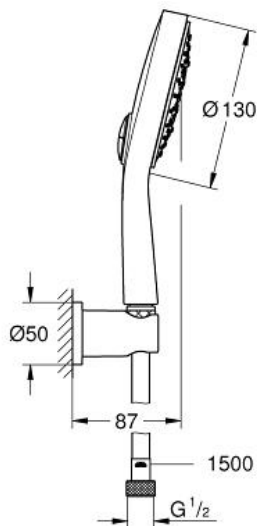

POWER&SOUL COSMOPOLITAN
Wall holder set 4+ sprays

MODEL # 26174000

Pure Freude
an Wasser

GROHE

Product Description:
POWER&SOUL COSMOPOLITAN
Wall holder set 4+ sprays

Standard Specification:

Consisting of:
hand shower Power&Soul Cosmopolitan 130 (27 664 000)
wall shower holder