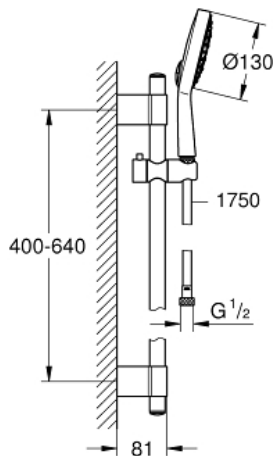

POWER&SOUL COSMOPOLITAN  
130  
Shower rail set 4+ sprays  
MODEL # 27732000

Pure Freude  
an Wasser

GROHE

**Product Description:**  
**POWER&SOUL COSMOPOLITAN 130**  
Shower rail set 4+ sprays

**Standard Specification:**  
Consisting of:  
hand shower Power&Soul Cosmopolitan 130 (27 664 000)  
shower rail 600 mm (27 784 000)  
with wall holders made of metal  
Silverflex shower hose 1750 mm (28 388 000)  
**GROHE EcoJoy** 9.5 l/min flow limiter  
**GROHE DreamSpray** perfect spray pattern  
**GROHE StarLight** chrome finish  
**GROHE QuickFix Plus** adjustable distance  
between brackets, to adapt to existing holes  
**SpeedClean** anti-limescale system  
**Inner WaterGuide** for a longer life  
**Twistfree** preventing the hose from twisting

**Color:**  
□ 27732000 Chrome