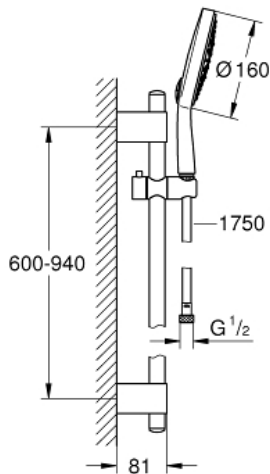

POWER&SOUL COSMOPOLITAN  
160  
Shower rail set 4+ sprays  
MODEL # 27746000

Pure Freude  
an Wasser

**GROHE**

**Product Description:**  
**POWER&SOUL COSMOPOLITAN 160**  
Shower rail set 4+ sprays

**Standard Specification:**  
Consisting of:  
hand shower Power&Soul Cosmopolitan 160 (27 669 000)  
shower rail 900mm (27 785 000)  
with wall holders made of metal  
Silverflex shower hose 1750 mm (28 388 000)  
**GROHE EcoJoy** 9.5 l/min flow limiter  
**GROHE CoolTouch**  
**GROHE DreamSpray** perfect spray pattern  
**GROHE StarLight** chrome finish  
**GROHE QuickFix Plus** adjustable distance  
between brackets, to adapt to existing holes  
**SpeedClean** anti-limescale system  
**Inner WaterGuide** for a longer life  
**Twistfree** preventing the hose from twisting  
**min. recommended pressure 1 bar**

**Color:**  
□ 27746000 Chrome