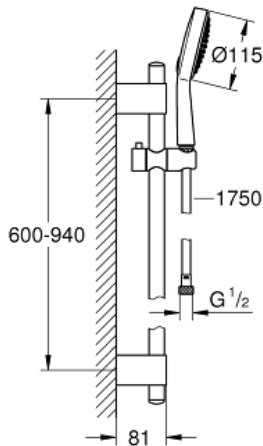

POWER&SOUL COSMOPOLITAN
115
Shower rail set 2 sprays
MODEL # 27755000

Pure Freude
an Wasser

GROHE

Product Description:
POWER&SOUL COSMOPOLITAN 115
Shower rail set 2 sprays

Standard Specification:
hand shower Power&Soul Cosmopolitan 115 (27 661 000)
shower rail 900mm (27 785 000)
with wall holders made of metal
Silverflex shower hose 1750 mm (28 388 000)

GROHE CoolTouch
GROHE DreamSpray perfect spray pattern
GROHE StarLight chrome finish
GROHE QuickFix Plus adjustable distance
between brackets, to adapt to existing holes
SpeedClean anti-limescale system
Twistfree preventing the hose from twisting
min. recommended pressure 1 bar

Color:
□ 27755000 Chrome