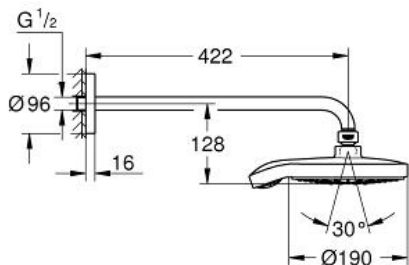

POWER&SOUL COSMOPOLITAN 190

Head shower set 422 mm, 4+ sprays

MODEL # 26172LS0

Pure Freude
an Wasser

GROHE

Product Description:

POWER&SOUL COSMOPOLITAN 190

Head shower set 422 mm, 4+ sprays

Standard Specification:

Consisting of:

4 spray patterns:

GROHE Rain O², Rain, Bokoma Spray, Jet

Rainshower shower arm 422 mm, escutcheon white (26 146 LS0)

GROHE EcoJoy 9.5 l/min flow limiter

GROHE DreamSpray perfect spray pattern