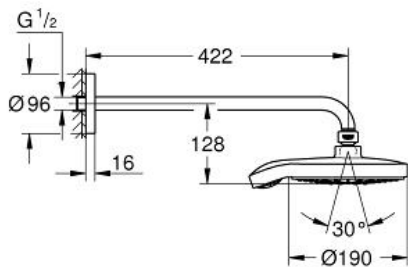

POWER&SOUL COSMOPOLITAN
190

Head shower set 422 mm, 4+
sprays

MODEL # 26172000

Pure Freude
an Wasser

GROHE

Product Description:

POWER&SOUL COSMOPOLITAN 190

Head shower set 422 mm, 4+ sprays

Standard Specification:

Consisting of:

4 spray patterns:

GROHE Rain O², Rain, Bokoma Spray, Jet

Rainshower shower arm 422 mm, escutcheon chrome (26 146 000)

GROHE DreamSpray perfect spray pattern

GROHE StarLight chrome finish