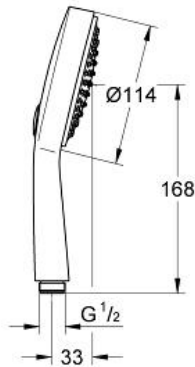

POWER&SOUL COSMOPOLITAN
115
Hand shower 2 sprays
MODEL # 27661000

Pure Freude
an Wasser

Product Description:
POWER&SOUL COSMOPOLITAN 115
Hand shower 2 sprays

Standard Specification:
GROHE Rain O2, Rain
GROHE EcoJoy 9.5 l/min flow limiter
GROHE DreamSpray perfect spray pattern
GROHE One-click showering
push button spray selection
GROHE StarLight chrome finish
SpeedClean anti-limescale system
Inner WaterGuide for a longer life
Universal Mounting System. Fits all
standard shower hoses