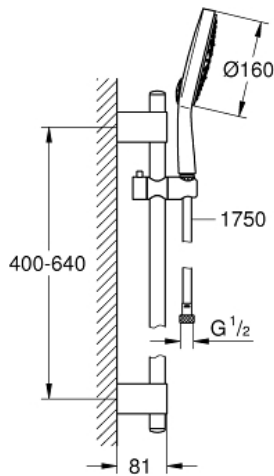

POWER&SOUL COSMOPOLITAN  
160  
Shower rail set 4+ sprays  
MODEL # 27744000

Pure Freude  
an Wasser

**GROHE**

**Product Description:**  
**POWER&SOUL COSMOPOLITAN 160**  
Shower rail set 4+ sprays

**Standard Specification:**  
Consisting of:  
hand shower Power&Soul Cosmopolitan 160 (27 669 000)  
shower rail 600 mm (27 784 000)  
with wall holders made of metal  
Silverflex shower hose 1750 mm (28 388 000)  
**GROHE EcoJoy** 9.5 l/min flow limiter  
**GROHE DreamSpray** perfect spray pattern  
**GROHE StarLight** chrome finish  
**GROHE QuickFix Plus** adjustable distance  
between brackets, to adapt to existing holes  
**SpeedClean** anti-limescale system  
**Inner WaterGuide** for a longer life  
**Twistfree** preventing the hose from twisting

**Color:**  
□ 27744000 Chrome