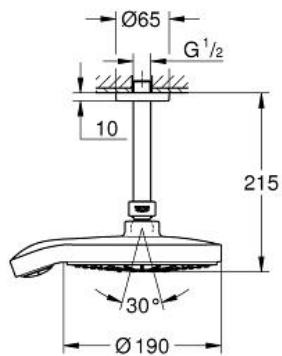

POWER&SOUL COSMOPOLITAN  
Head shower set ceiling 142 mm

MODEL # 26173LS0

Pure Freude  
an Wasser

GROHE

**Product Description:**  
**POWER&SOUL COSMOPOLITAN**  
**Head shower set ceiling 142 mm**

**Standard Specification:**  
Consisting of:  
shower arm Rainshower ceiling 142 mm (28 724 000)  
**GROHE DreamSpray** perfect spray pattern  
**GROHE StarLight** chrome finish  
**SpeedClean** anti-limescale system  
**suitable for instantaneous heater**  
starting at 0.5 bar flow pressure