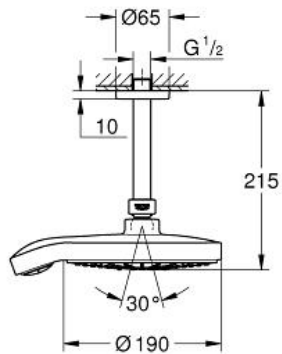

POWER&SOUL COSMOPOLITAN
Head shower set ceiling 142 mm

MODEL # 26173000

Pure Freude
an Wasser

GROHE

Product Description:
POWER&SOUL COSMOPOLITAN
Head shower set ceiling 142 mm

Standard Specification:

Consisting of:

shower arm Rainshower ceiling 142 mm (28 724 000)

GROHE DreamSpray perfect spray pattern

GROHE StarLight chrome finish

SpeedClean anti-limescale system

suitable for instantaneous heater

starting at 0.5 bar flow pressure