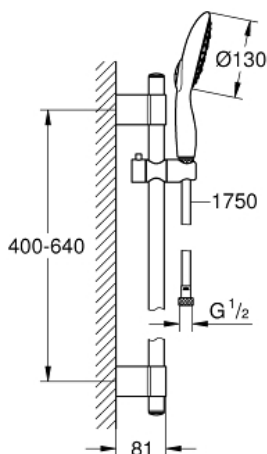

POWER&SOUL 130
Shower rail set 4+ sprays
MODEL # 27736000

Pure Freude
an Wasser

GROHE

Product Description:
POWER&SOUL 130
Shower rail set 4+ sprays

Standard Specification:

Consisting of:
hand shower Power&Soul 130 (27 573 000)
shower rail 600 mm (27 784 000)
with wall holders made of metal
Silverflex shower hose 1750 mm (28 388 000)
GROHE EcoJoy 9.5 l/min flow limiter
GROHE DreamSpray perfect spray pattern
GROHE StarLight chrome finish
GROHE QuickFix Plus adjustable distance
between brackets, to adapt to existing holes
SpeedClean anti-limescale system
Inner WaterGuide for a longer life
Twistfree preventing the hose from twisting

Color:

□ 27736000 Chrome