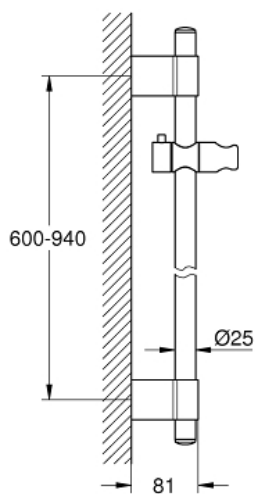

POWER&SOUL
Shower rail, 900 mm
MODEL # 27785000

Pure Freude
an Wasser

GROHE

Product Description:

POWER&SOUL
Shower rail, 900 mm

Standard Specification:

with wall holders made of metal
glide element and swivel holder
GROHE QuickFix (variable distance between
wall shower holders to adapt to existing holes)
GROHE StarLight chrome finish

Color:

□ 27785000 Chrome