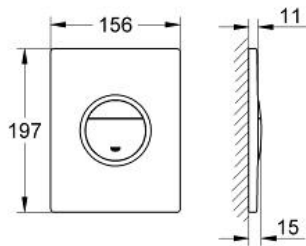

NOVA COSMOPOLITAN LIGHT Flush plate

MODEL # 38809000

Pure Freude
an Wasser

GROHE

Product Description:
NOVA COSMOPOLITAN LIGHT
Flush plate

Standard Specification:
for dual flush or start & stop actuation
external highlighted outline
with LEDs in blue, red, yellow, green
colour gradient adjustable, on/off button
timer for individual regulation of
illuminating period
3 m connecting cable
transformer for external installation
supply voltage 230 V AC, 50/60 Hz, 2.0 VA
this product contains built-in LED lamps, which
cannot be changed: energy efficiency class: A+
CE approved
for pneumatic drop valve AV1
for vertical and horizontal installation
GROHE StarLight chrome finish
GROHE EcoJoy technology for less water and perfect flow